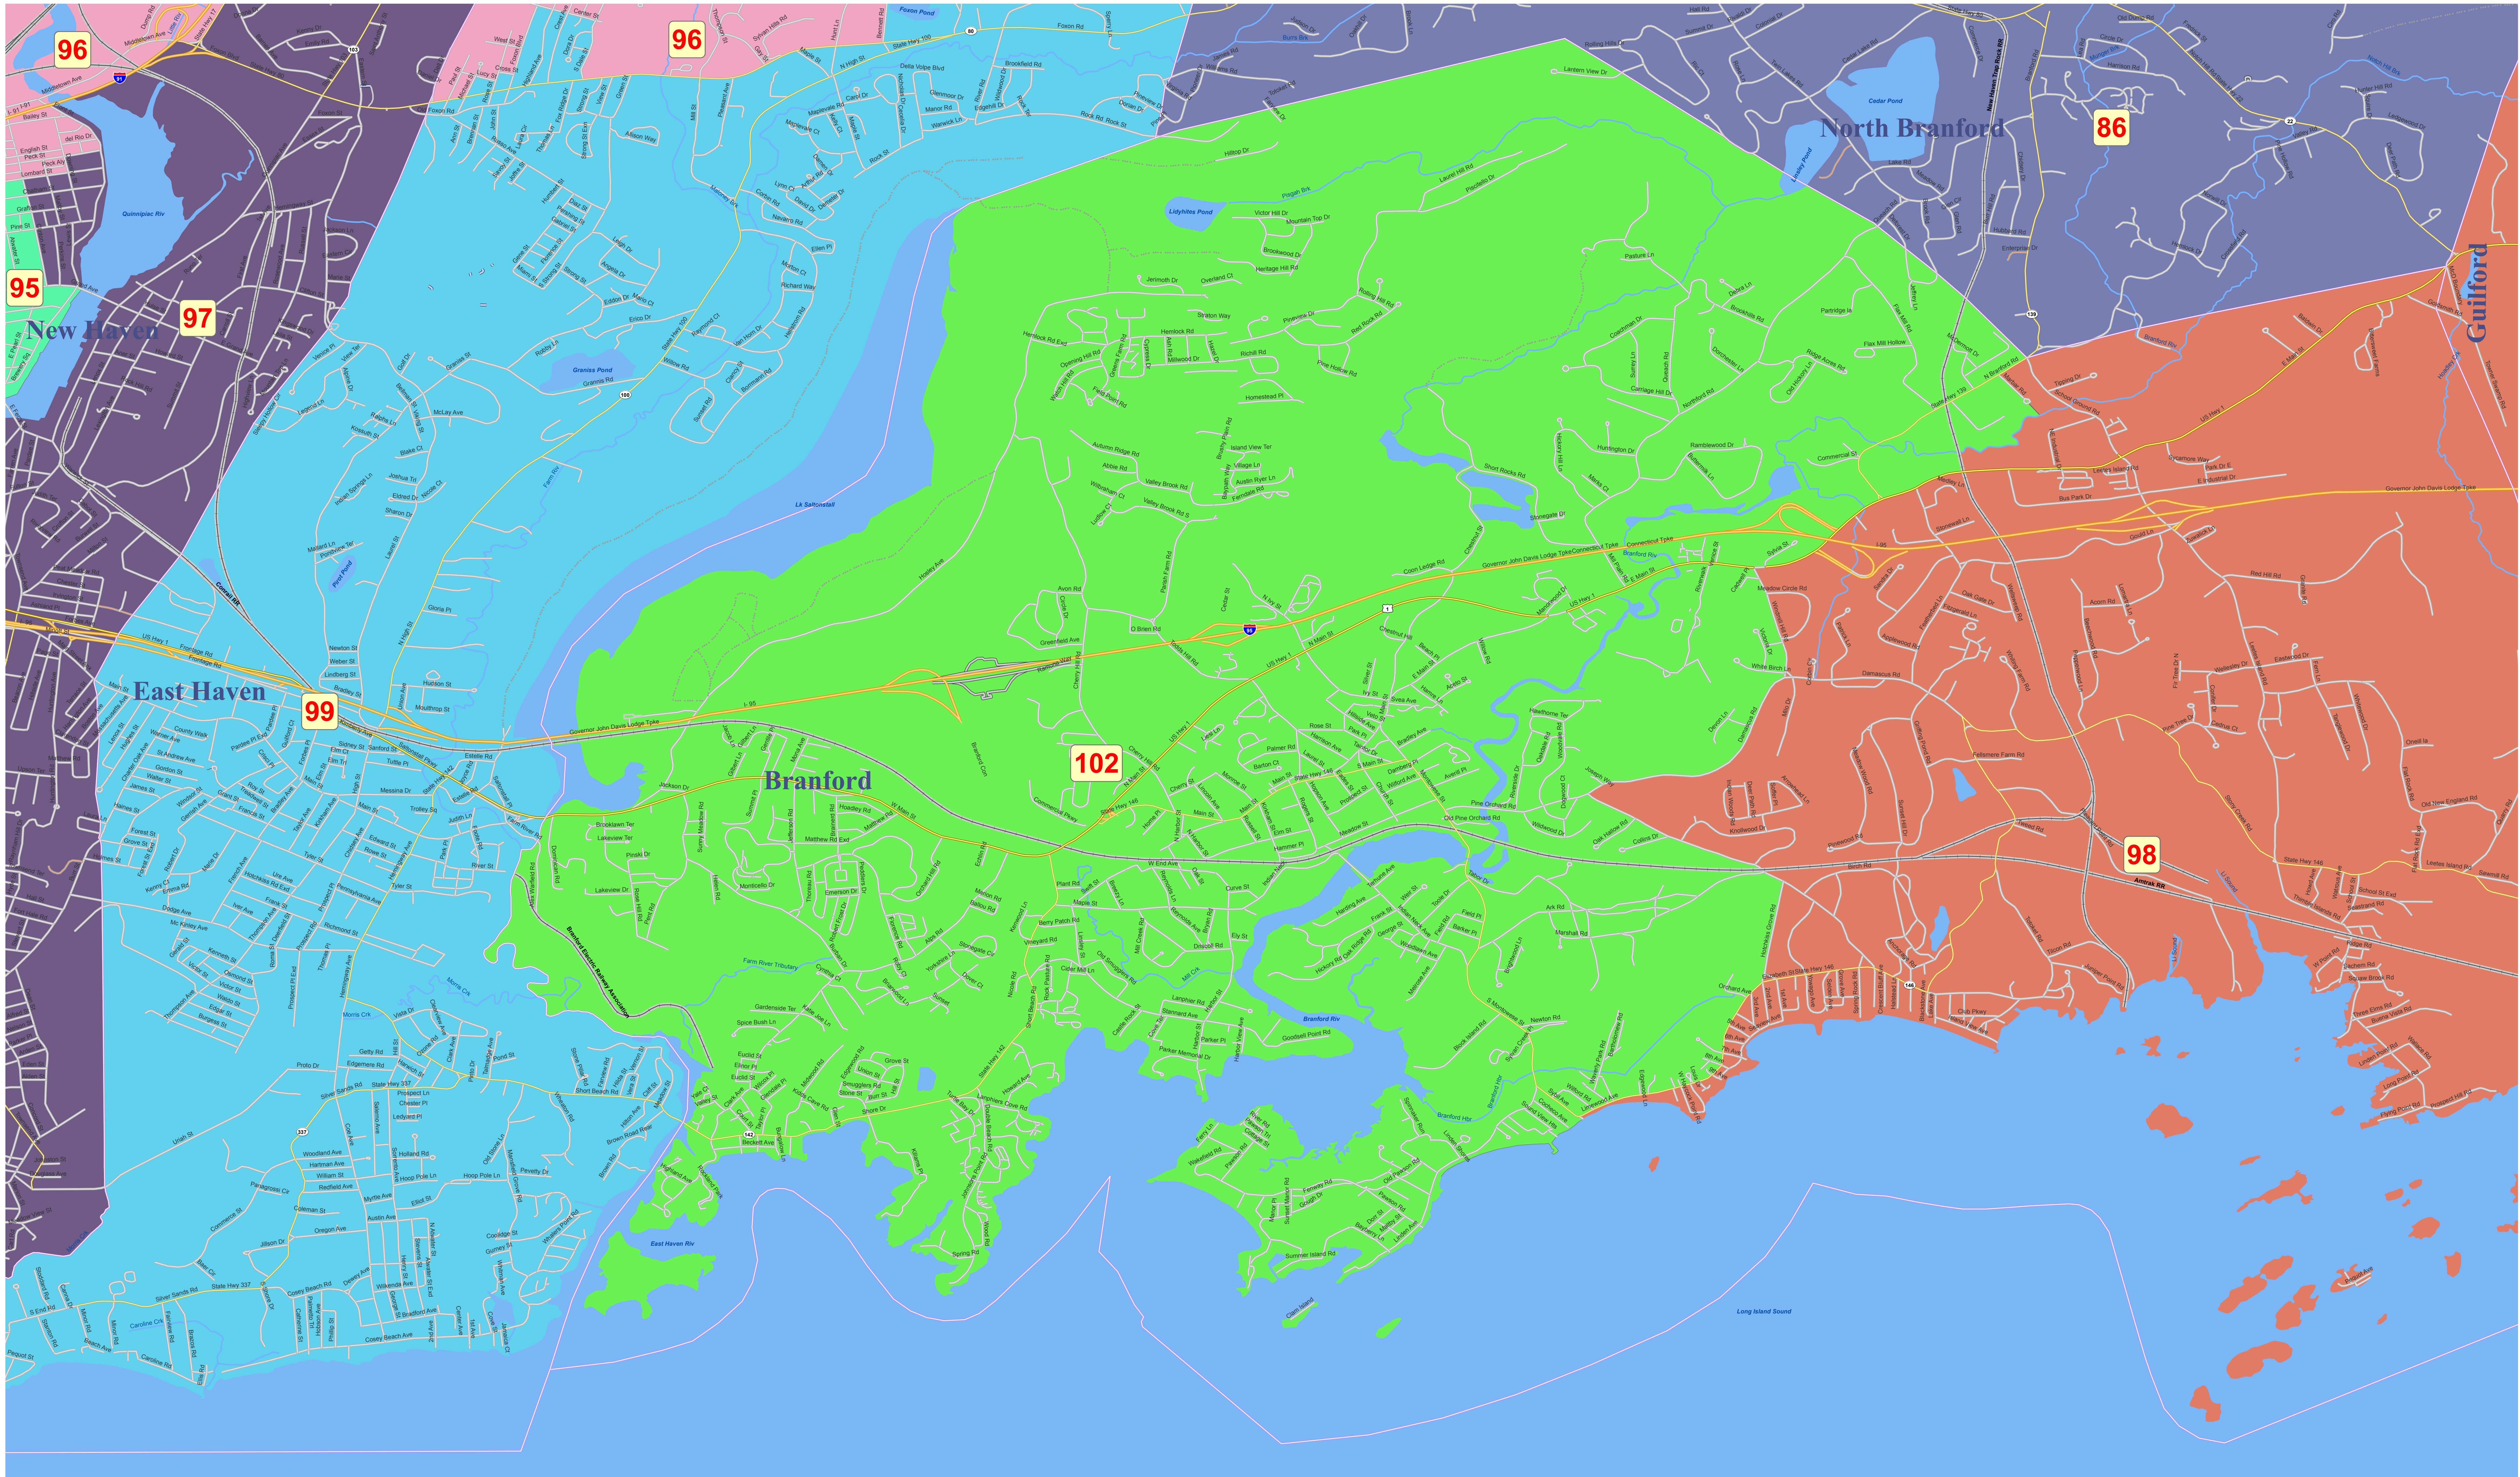

State House of Representatives Redistricting Plan 2011 - House District 102

The Connecticut General Assembly REAPPORTIONMENT COMMISSION

SENATE

Senator Donald E. Williams, Jr., Co-Chair

Senator John McKinney
Senator Martin M. Looney
Senator Leonard A. Fasano